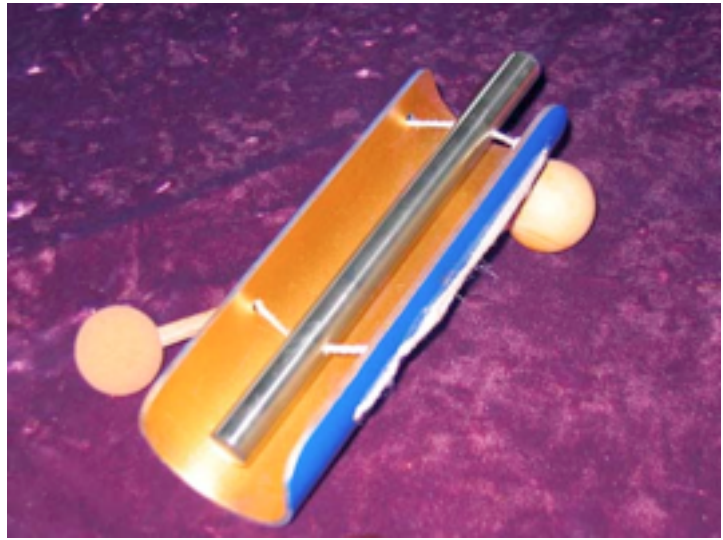

## Indicator of Subtle Energy Levels

Cosmic Tune Sonotest is an Indicator of levels of Subtle Energies. The tube of the Sonotest is hit with a little drumstick, this creates a cosmic sound tune. It is close to a A sharp or La sharp of 1905 Hz or 1905 beats per second. This cosmic sound frequency is in harmony with our solar system viewed from the earth.

By moving the Sonotest in front of the whole body, it sounds out and diagnoses the energy levels. When the Sonotest sounds and you move it around the limits of the energy fields, the sound level changes due to resonance. You can hear the differences in resonance and in the energy level of the sound.

The Sonotest is a harmonic music instrument.

Photo right : Sonotest - Cosmic Tune

You displace the sonotest before telluric and cosmic energetic lines and detect or hear the differences of sounds on the limits. You can move the cosmic tune before your whole body and detect weaknesses where low energy levels occurs and you can detect spots with high energy levels.

Photo right : Sonotest with the little drumstick, hold each in every hand, to use, you hit the steel tube with the drumstick and listen to the cosmic tune shining around the instrument that penetrates your whole body.