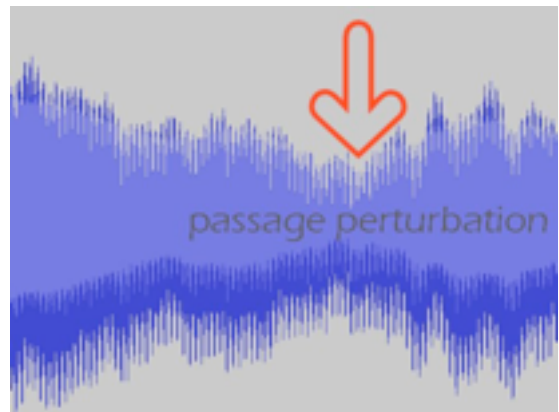

## Indicator of Subtle Energy Levels

Cosmic Tune Sonotest is an Indicator of levels of Subtle Energies. The tube of the Sonotest is hit with a little drumstick, this creates a cosmic sound tune. It is close to a A sharp or La sharp of 1905 Hz or 1905 beats per second. This cosmic sound frequency is in harmony with our solar system viewed from the earth.

By moving the Sonotest in front of the whole body, it sounds out and diagnoses the energy levels. When the Sonotest sounds and you move it around the limits of the energy fields, the sound level changes due to resonance. You can hear the differences in resonance and in the energy level of the sound.

The Sonotest is a harmonic music instrument.

Photo right : Sonotest - Cosmic Tune

You displace the sonotest before telluric and cosmic energetic lines and detect or hear the differences of sounds on the limits. You can move the cosmic tune before your whole body and detect weaknesses where low energy levels occurs and you can detect spots with high energy levels.

Photo right : Sound level variation, low level where there is less energy from the cosmic sound tune resonance with the instrument.

When you hit the Sonotest, the cosmic tune rings at a continuous sound frequency. This sound frequency has the particularity to put in resonance every part of your body in an inevitable way.